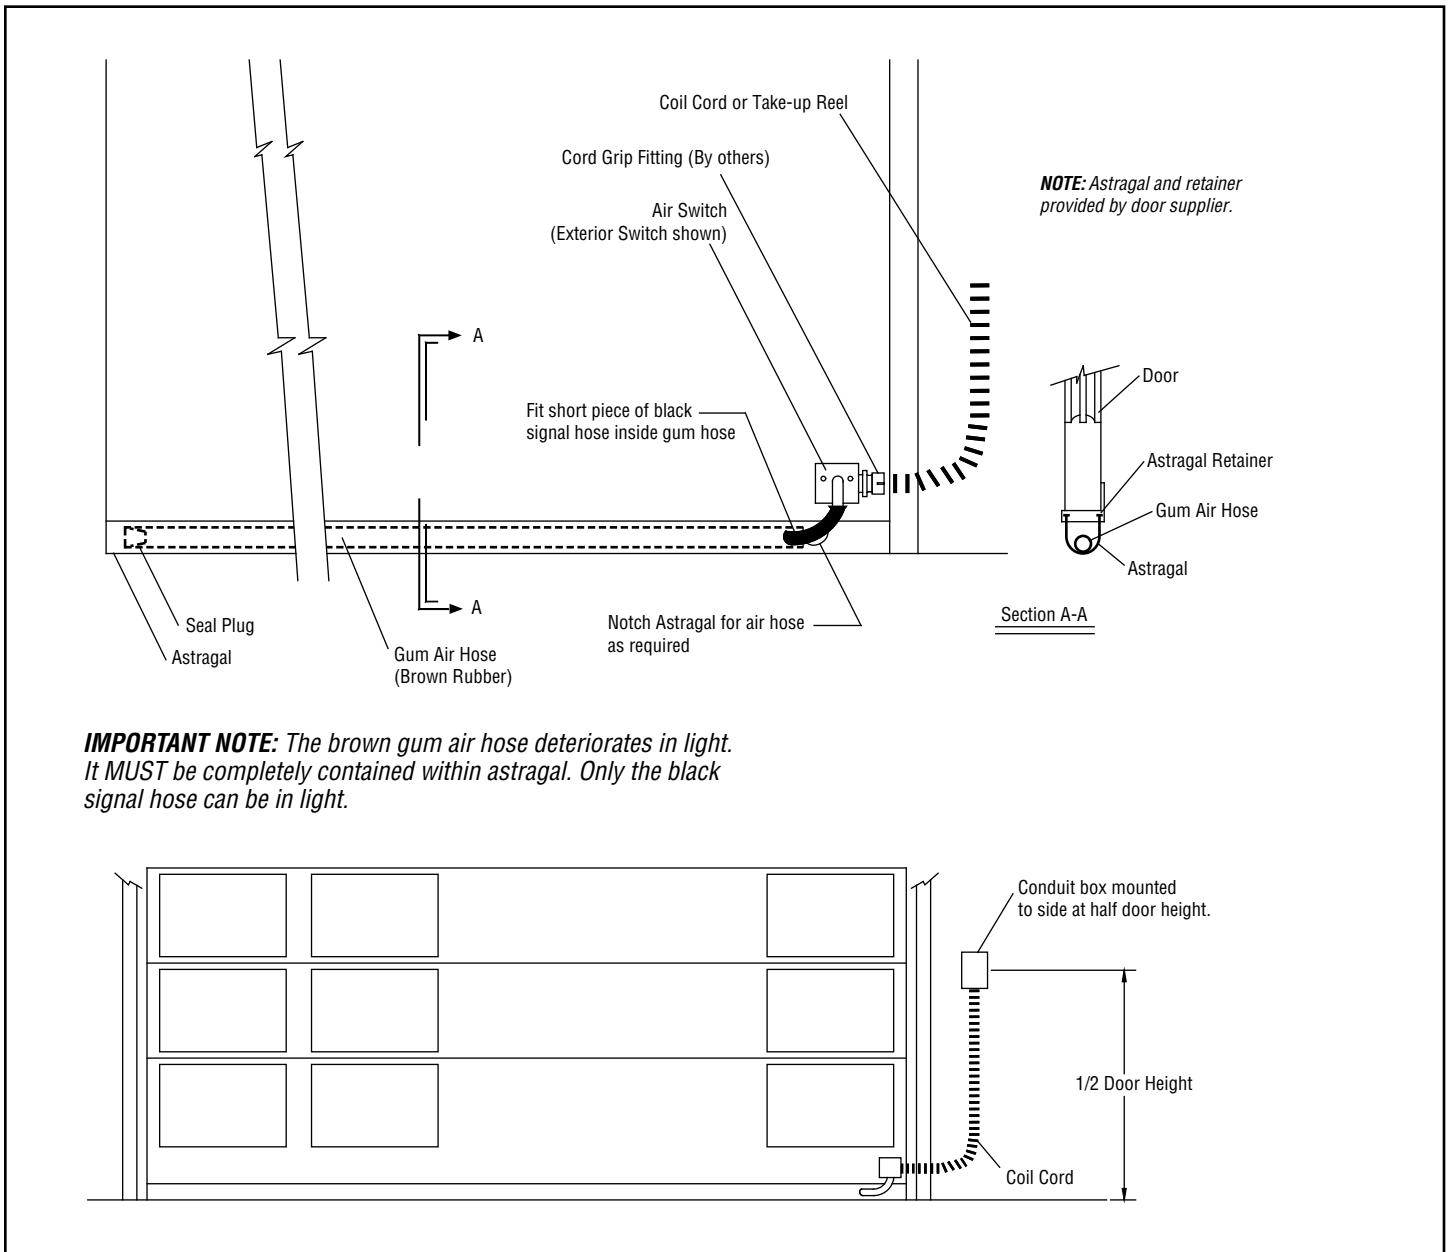

IMPORTANT NOTE: The brown gum air hose deteriorates in light. It **MUST** be completely contained within astragal. Only the black signal hose can be in light.